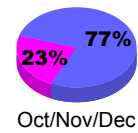

Membership Results 2008-2009

Membership 2007-2008

| Month | Net Memb Goal | Actual New Memb | Actual Dropped Memb | Gain/Loss of Memb | Gain/Loss of Memb |
|---------------|---------------|-----------------|---------------------|-------------------|-------------------|
| Jul/Aug/Sep | 0 | 18 | -41 | -23 | 6 |
| Oct/Nov/Dec | 0 | 17 | -31 | -14 | -1 |
| Jan/Feb/Mar | 0 | 55 | -45 | 10 | 8 |
| Apr/May/June | 0 | 89 | -35 | 54 | 8 |
| Totals | 0 | 179 | -152 | 27 | 21 |

Membership Results 2008-2009

Goal, New, Dropped, Gain/Loss

Comparison of Membership Gain/Loss

Current Year Compared to the Previous Year

Gender Comparison 2008-2009

Jul/Aug/Sep

Oct/Nov/Dec

Jan/Feb/Mar

Apr/May/June

Male

Female