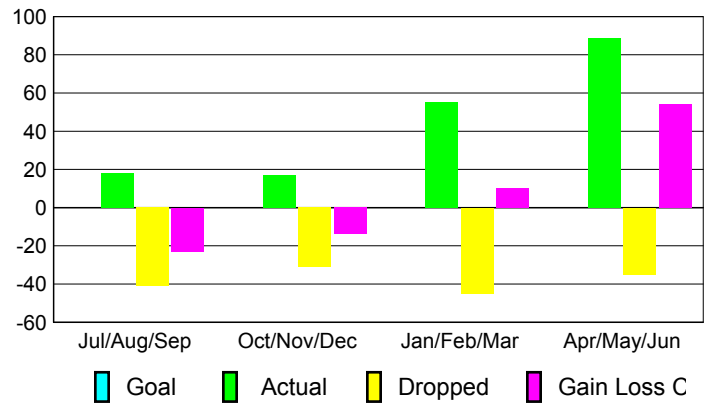

Membership Results 2008-2009

Goal, New, Dropped, Gain/Loss

Comparison of Membership Gain/Loss

Current Year Compared to the Previous Year