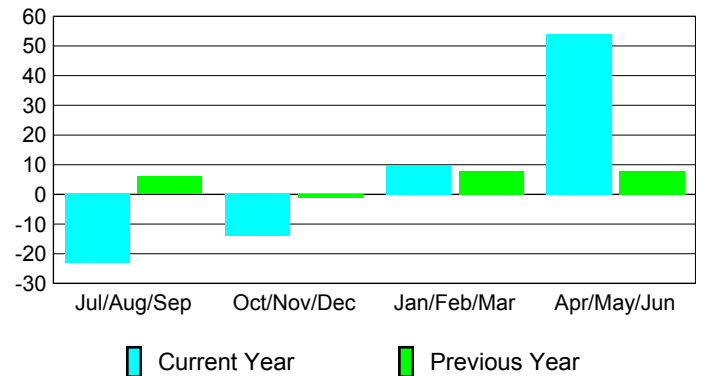

Membership Results 2008-2009

Membership 2007-2008

| Month | Net Memb Goal | Actual New Memb | Actual Dropped Memb | Gain/Loss of Memb | Gain/Loss of Memb |
|---------------|---------------|-----------------|---------------------|-------------------|-------------------|
| Jul/Aug/Sep | 0 | 18 | -41 | -23 | 6 |
| Oct/Nov/Dec | 0 | 17 | -31 | -14 | -1 |
| Jan/Feb/Mar | 0 | 55 | -45 | 10 | 8 |
| Apr/May/June | 0 | 89 | -35 | 54 | 8 |
| Totals | 0 | 179 | -152 | 27 | 21 |

Membership Results 2008-2009

Goal, New, Dropped, Gain/Loss

Comparison of Membership Gain/Loss

Current Year Compared to the Previous Year

Gender Comparison 2008-2009

Jul/Aug/Sep

Oct/Nov/Dec

Jan/Feb/Mar

Apr/May/June

Male

Female